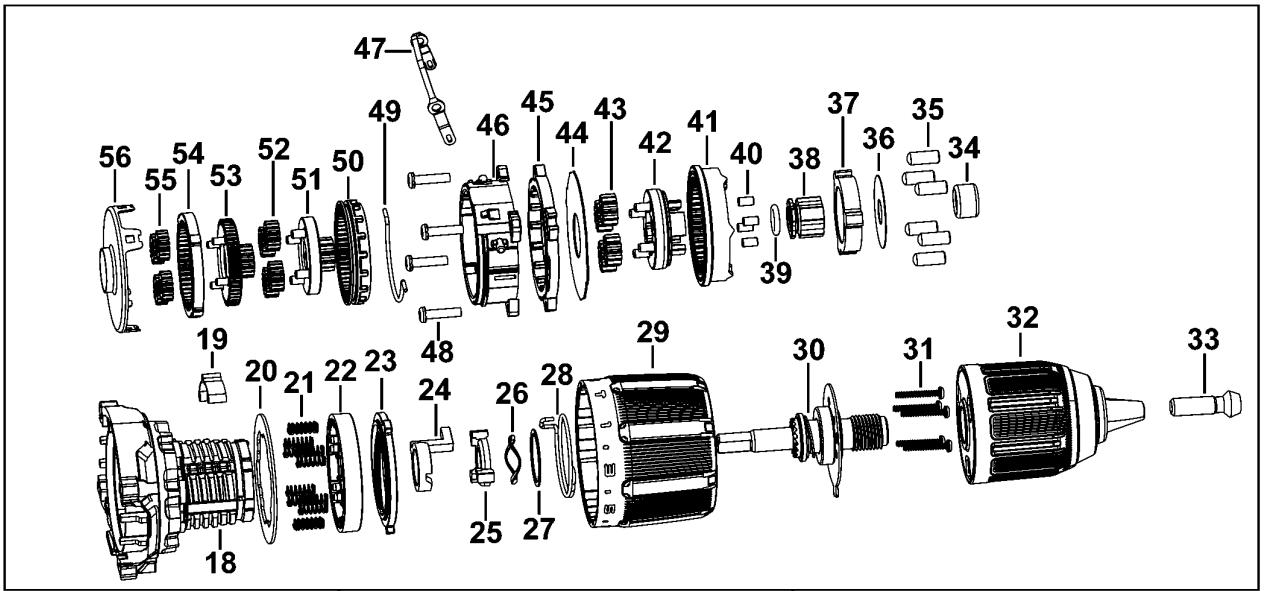

DCD709 HAMMER DRILL 1

Parts List DCD709 HAMMER DRILL 1

Item	Part Number	Qty	Part Description	General Description	Other Info	Repair Inst	Markets
1	N637986	1	HOUSING SA			No	QW
3	N071836	1	ROLL PIN			No	QW
4	N696820	1	MOTOR & SWITCH SA			No	QW
5	N399342	1	ACTUATOR FWD/REV			No	QW
6	N696450	1	SELECTOR SA			No	QW
7	N702455	1	TRANSMISSION SA			No	QW
8	N463678	8	SCREW			No	QW
9	N474504	4	SCREW			No	QW
10	N014681	2	LEAF SPRING			No	QW
11	N042665	1	SCREW			No	QW
12	N086039	1	HOOK			No	QW
13	N616498	1	BRAND LABEL			No	QW
14	N614903	1	RATING PLATE			No	QW
16	N592684	1	LABEL			No	QW
17	N618507	1	LABEL			No	QW
18	N696825	1	CLUTCH HOUSING KIT			No	QW
19	N602515	1	SPRING			No	QW
20	N544404	1	WASHER			No	QW
21	NA028712	1	SPRING			No	QW
22	N647198	1	HOLDER			No	QW
23	N543649	1	NUT			No	QW
24	N598613	1	GEAR			No	QW
25	N598614	1	GEAR			No	QW
26	N618571	1	WASHER			No	QW
27	N613395	1	WASHER			No	QW
28	N616763	1	SPRING			No	QW
29	N618143	1	COLLAR			No	QW
30	N696446	1	SPINDLE SA			No	QW
31	N039795	5	SCREW			No	QW
32	N196034	1	CHUCK KEYLESS	metal Chuck		No	QW
33	N092854	1	SCREW			No	QW
34	330004-27	1	BEARING NEEDLE			No	QW