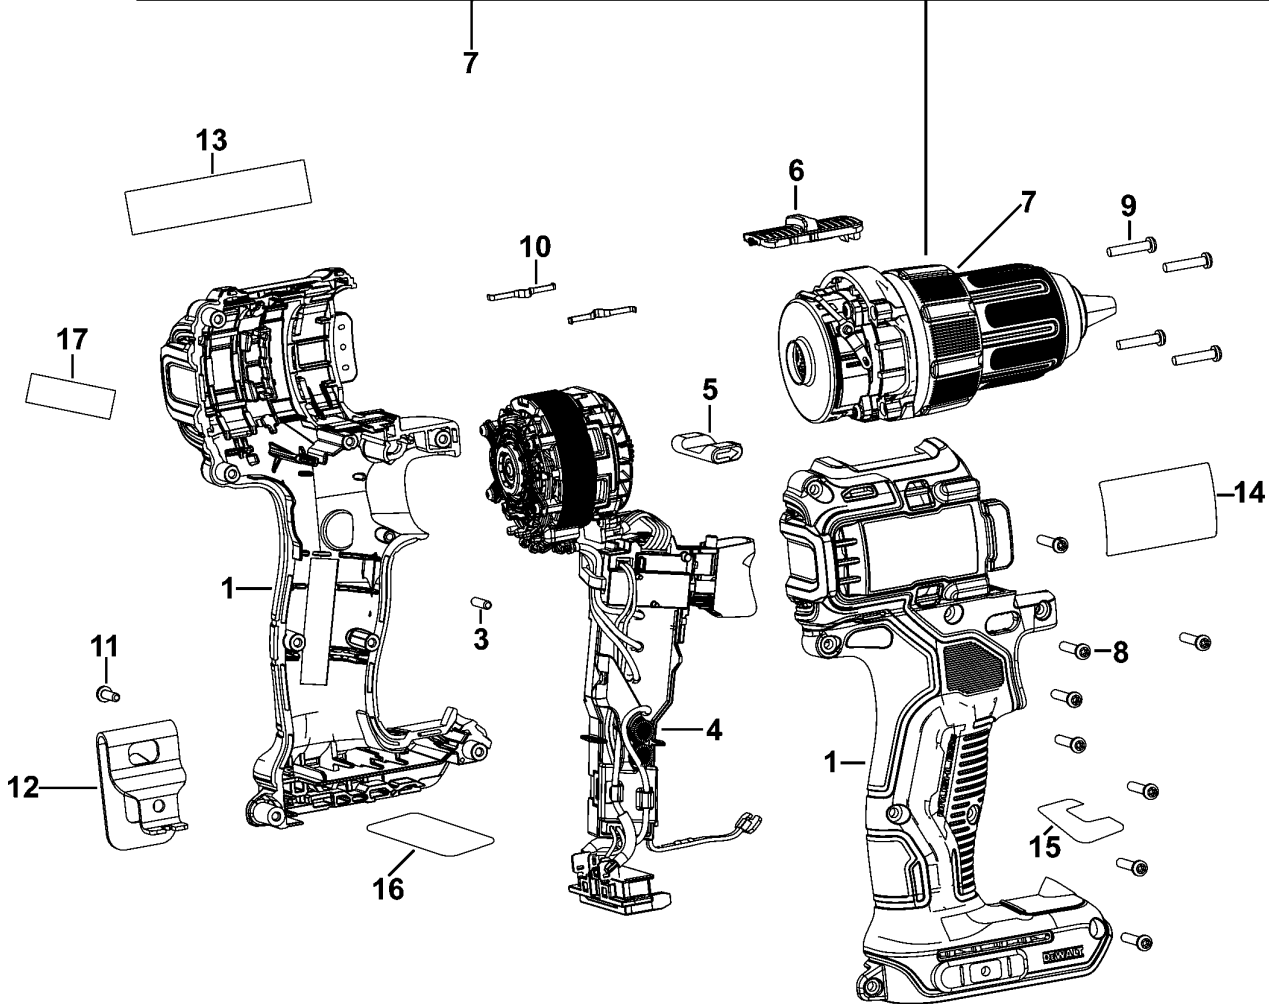

DCD709 HAMMER DRILL 1

Parts List DCD709 HAMMER DRILL 1

Item	Part Number	Qty	Part Description	General Description	Other Info	Repair Inst	Markets
1	N637986	1	HOUSING SA			No	QW
3	N071836	1	ROLL PIN			No	QW
4	N696820	1	MOTOR & SWITCH SA			No	QW
5	N399342	1	ACTUATOR FWD/REV			No	QW
6	N696450	1	SELECTOR SA			No	QW
7	N702455	1	TRANSMISSION SA			No	QW
8	N463678	8	SCREW			No	QW
9	N474504	4	SCREW			No	QW
10	N014681	2	LEAF SPRING			No	QW
11	N042665	1	SCREW			No	QW
12	N086039	1	HOOK			No	QW
13	N616498	1	BRAND LABEL			No	QW
14	N614903	1	RATING PLATE			No	QW
16	N592684	1	LABEL			No	QW
17	N618507	1	LABEL			No	QW
18	N696825	1	CLUTCH HOUSING KIT			No	QW
19	N602515	1	SPRING			No	QW
20	N544404	1	WASHER			No	QW
21	NA028712	1	SPRING			No	QW
22	N647198	1	HOLDER			No	QW
23	N543649	1	NUT			No	QW
24	N598613	1	GEAR			No	QW
25	N598614	1	GEAR			No	QW
26	N618571	1	WASHER			No	QW
27	N613395	1	WASHER			No	QW
28	N616763	1	SPRING			No	QW
29	N618143	1	COLLAR			No	QW
30	N696446	1	SPINDLE SA			No	QW
31	N039795	5	SCREW			No	QW
32	N196034	1	CHUCK KEYLESS	metal Chuck		No	QW
33	N092854	1	SCREW			No	QW
34	330004-27	1	BEARING NEEDLE			No	QW